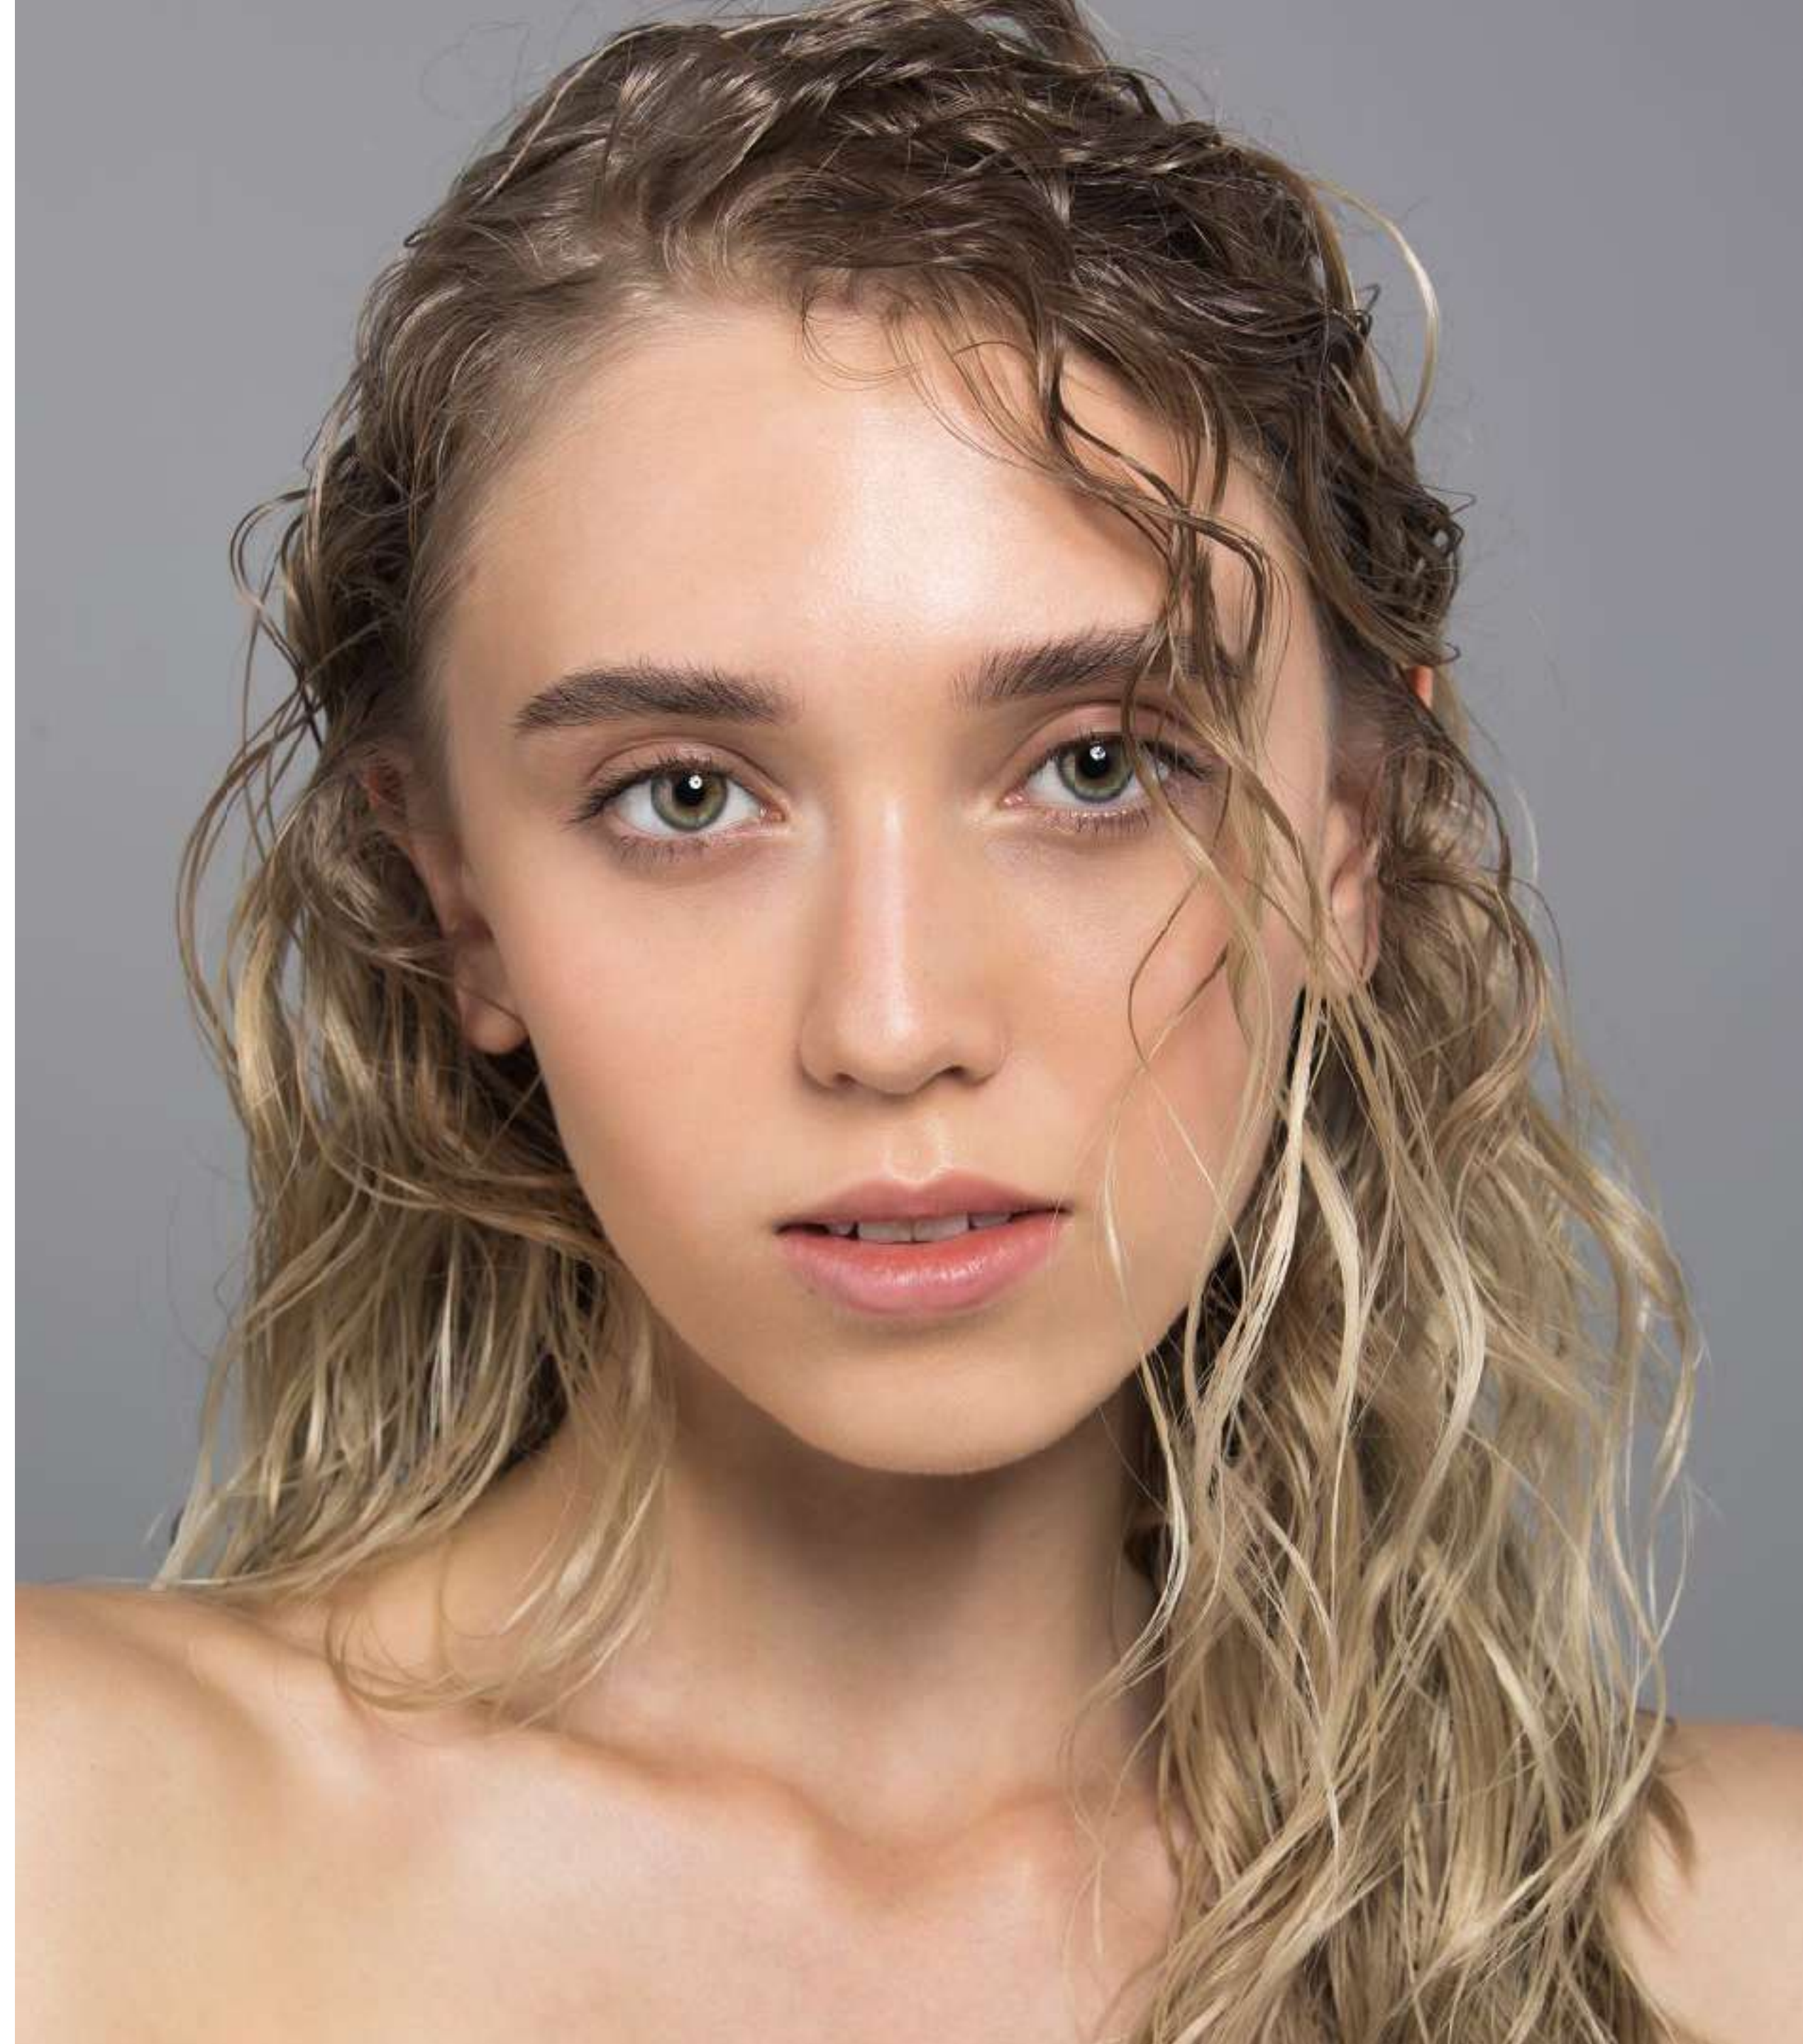

OXYGEN O₂ COLORISTIC

● **Brown 5.67**

● **Black 2.07**

● **Graphite 3.11**

● **Warm walnut 6.42**

4 + COLORS + DILUTER

● Brown 5.67

○ Diluter